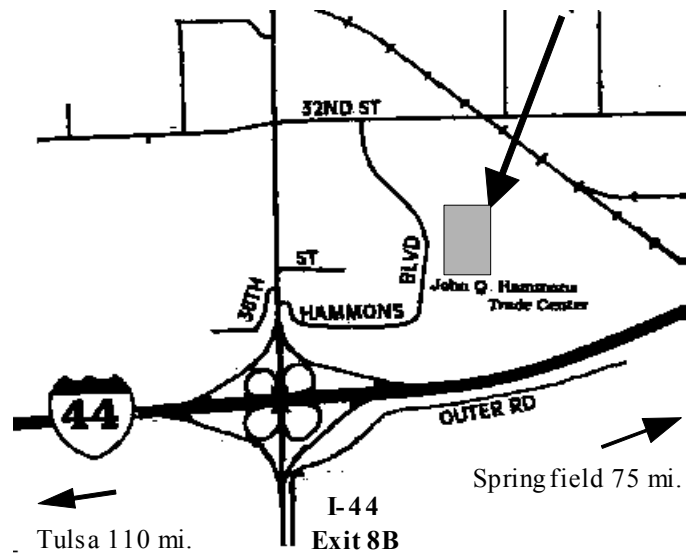

++ PLUS ++ COME FRIDAY EVENING

FOR OUR \$5 OUTDOOR COOKOUT!

Don't miss this Hamfest!

We sold out in 2009!

**Talk In: 147.210+
Open (no tone)**

**Joplin
Hamfest**

2010/f1100515p2.odt - jds

Joplin Amateur Radio Club
P.O. Box 2983
Joplin, MO 64803-2983